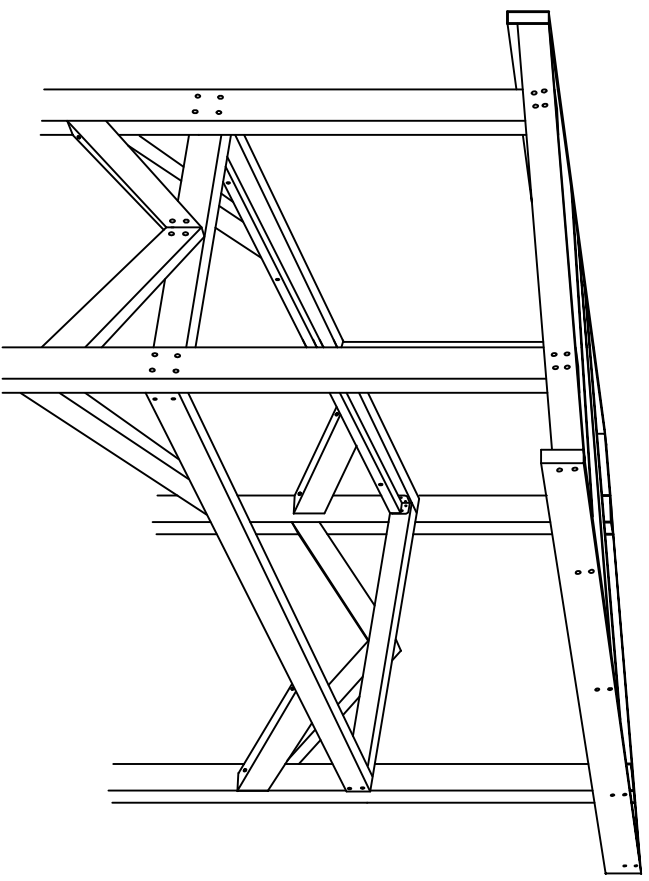

CUT THE POSTS FLUSH WITH THE ROOF FRAME

TOENAIL A 2X3 TO THE MIDDLE FOR EXTRA SUPPORT

YOU'RE ALL DONE WITH THE FRAME! NOW GO HAVE A SNACK