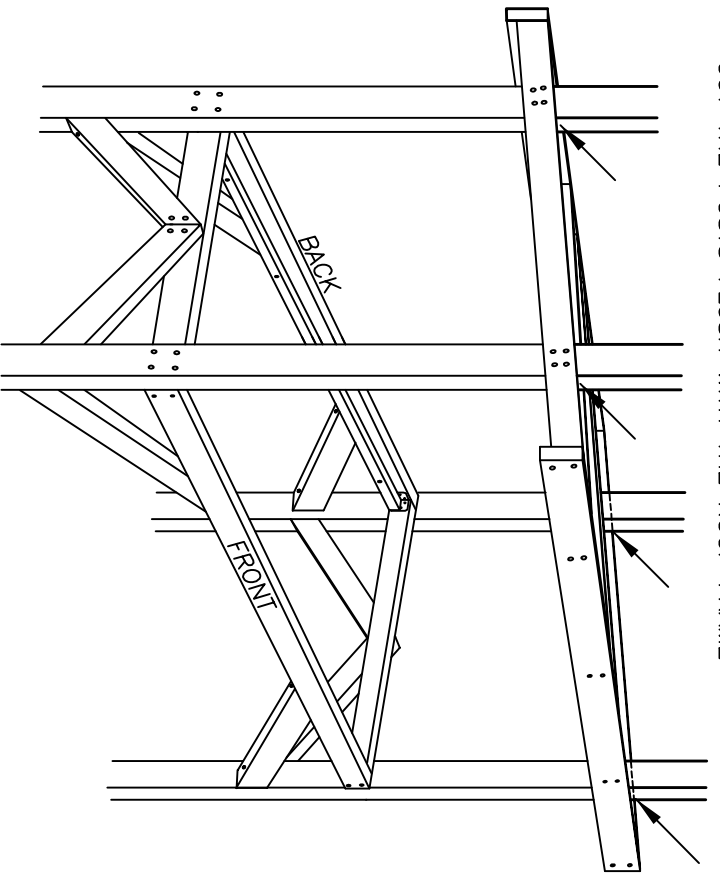

CUT THE POSTS FLUSH WITH THE ROOF FRAME

TOENAIL A 2X3 TO THE MIDDLE FOR EXTRA SUPPORT

YOU'RE ALL DONE WITH THE FRAME! NOW GO HAVE A SNACK