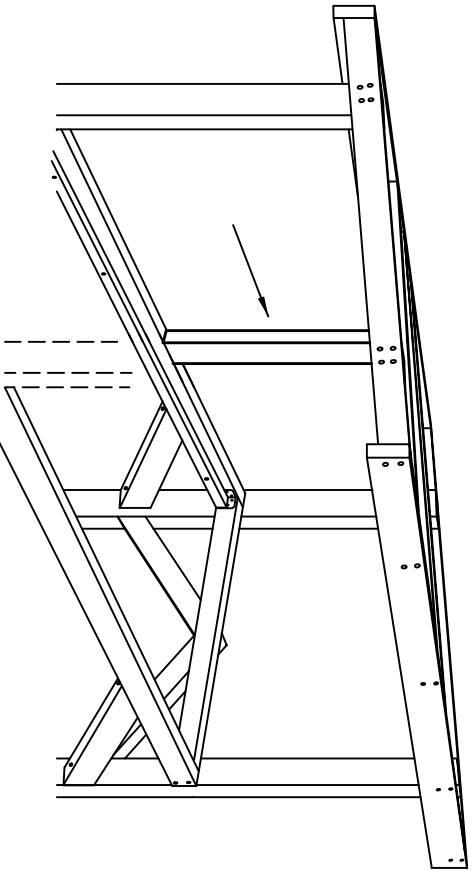

CUT THE POSTS FLUSH WITH THE ROOF FRAME

TOENAIL A 2X3 TO THE MIDDLE FOR EXTRA SUPPORT

YOU'RE ALL DONE WITH THE FRAME! NOW GO HAVE A SNACK